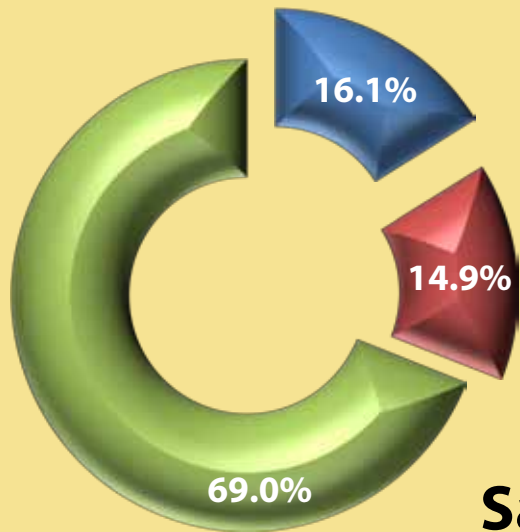

Distressed Residential Properties Portland Metro

New Listings

New Listings - 8,123
Sales - 4,411

Sales

1st Quarter (1/1/2012 - 3/31/2012)