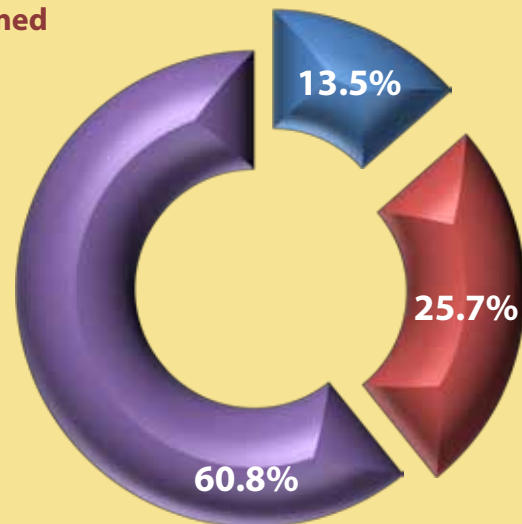

Distressed Residential Properties Portland Metro

New Listings

New Listings - 8,123
Sales - 4,411

Sales

1st Quarter (1/1/2012 - 3/31/2012)