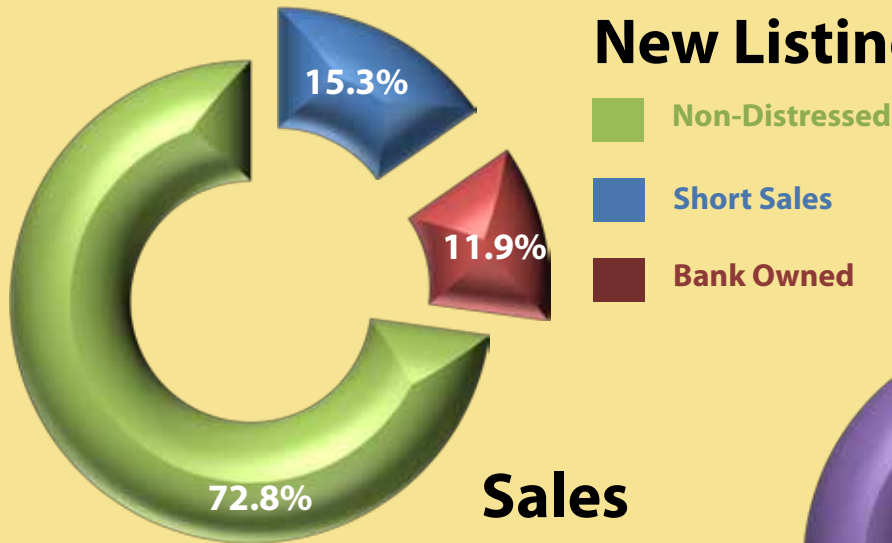

Distressed Residential Properties Lane County

New Listings

Sales

New Listings - 1,169
Sales - 647

1st Quarter (1/1/2012 - 3/31/2012)