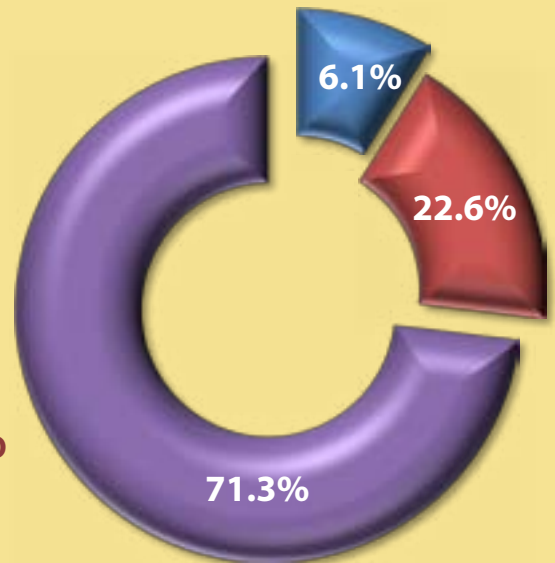

Distressed Residential Properties Douglas County

RMLS™ 3rd Quarter Stats (7/1/2012 - 9/30/2012)

New Listings - 543

Sales -293

2nd Quarter (4/1/2012 - 6/30/2012)

New Listings - 617

Sales - 238