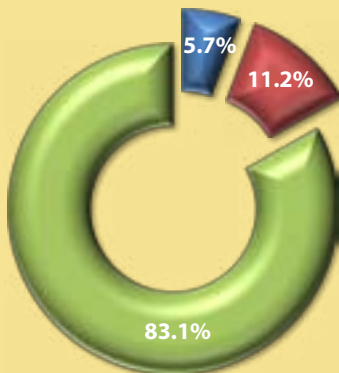

Distressed Residential Properties Douglas County

RMLS™ 3rd Quarter Stats (7/1/2012 - 9/30/2012)

New Listings - 543

Sales -293

2nd Quarter (4/1/2012 - 6/30/2012)

New Listings - 617

Sales - 238