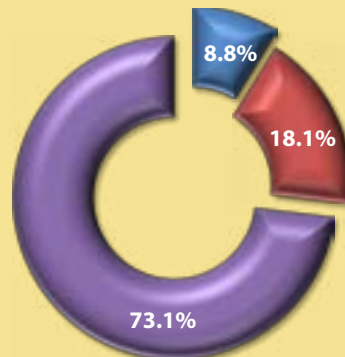

Distressed Residential Properties Douglas County

RMLS™ 3rd Quarter Stats (7/1/2012 - 9/30/2012)

New Listings - 543

Sales -293

2nd Quarter (4/1/2012 - 6/30/2012)

New Listings - 617

Sales - 238