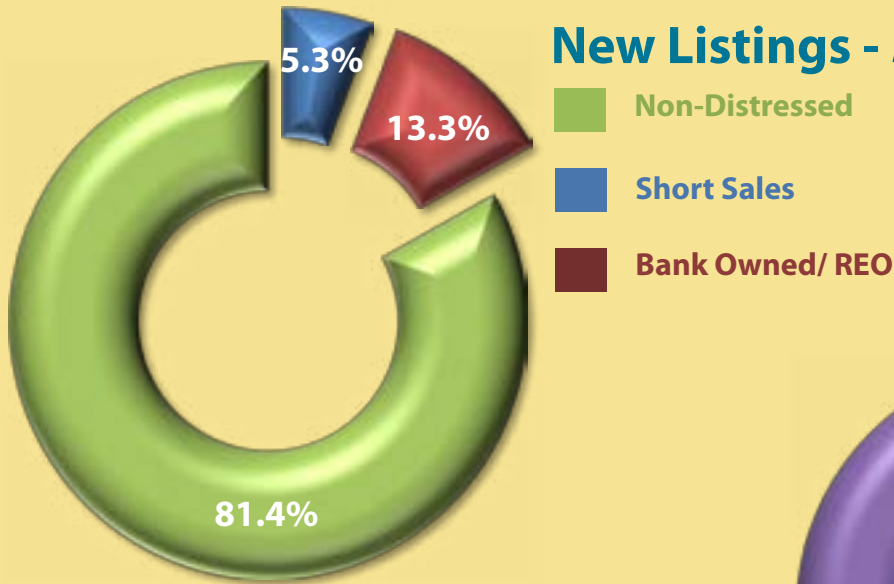

Distressed Residential Properties Douglas County

RMLS™ 3rd Quarter Stats (7/1/2012 - 9/30/2012)

New Listings - 543

Sales -293

2nd Quarter (4/1/2012 - 6/30/2012)

New Listings - 617

Sales - 238