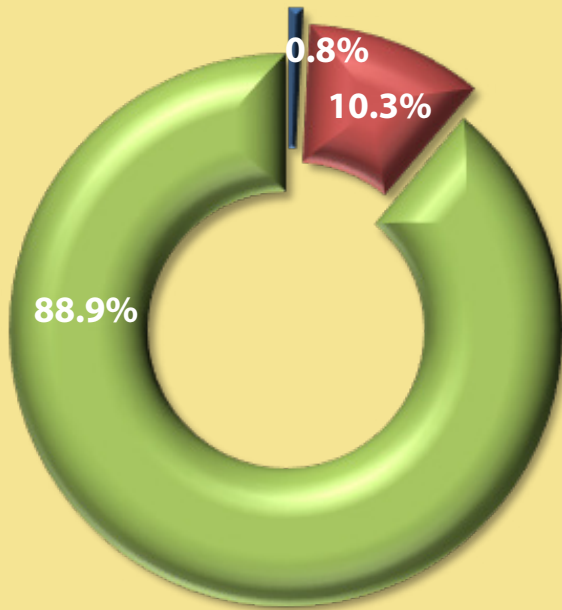

Distressed Residential Properties Douglas County

RMLS™ 3rd Quarter Stats (7/1/2016 - 9/30/2016)

New Listings - 604

Sales - 457

2nd Quarter Stats (4/1/2016 - 6/30/2016)

New Listings - 714

Sales - 462